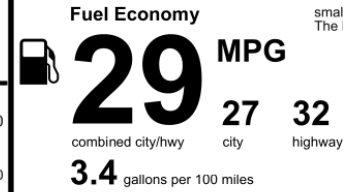

EXTERIOR

17" Alloy Wheels
Temporary Spare Tire
LED Low & High Beam Headlights
LED Daytime Running Lights
LED Taillights
Dual Power Heated Outside Mirrors

ROCK CREEK UNIQUE FEATURES ++

235/65R17 All-Terrain Tires
HD Intelligent Around View Monitor w/
Moving Object Detection & Off Road Mode
Hill Descent Control
Tubular Roof Rack
Unique Front Fascia & Grille
Rock Creek Badging
Prima-Tex Leatherette Heated Front Seats
w/ Contrast Stitch & Rock Creek logo
Cargo 12V Outlet

+See your Dealer for terms, conditions and limitations
++Optional Equipment Replaces Standard Where Applicable
+++Federal/State/Local laws may apply. Review before using

Manufacturer's Suggested Retail Base Price:	$33,990.00
Options Included by Manufacturer	
ROCK CREEK® Premium Package	800.00
Hands-free Power Liftgate++	
Reverse Tilt-Down Outside Mirrors	
Memory Driver Seat and Outside Mirrors	
4-way Power Passenger Seat	
Wireless Charging Pad	
Heated Steering Wheel	
Rock Creek All-Season Cargo Area Protector, Floor Liners & First Aid Kit	450.00
Splash Guards (Set of 4-Black)	260.00
Frameless Rearview Mirror w/ Universal Remote	445.00
DESTINATION CHARGES	1,495.00
Total*	$37,440.00

Warranty Booklet & owner publications available @ <https://www.nissanusa.com/owners/manuals-guides.html> or call 1-800-NISSAN-1

EPA DOT Fuel Economy and Environment

Gasoline Vehicle