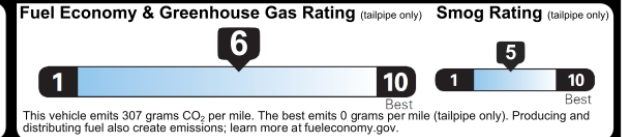

You save $0
in fuel costs over 5 years compared to the average new vehicle.

Annual fuel cost $1,700